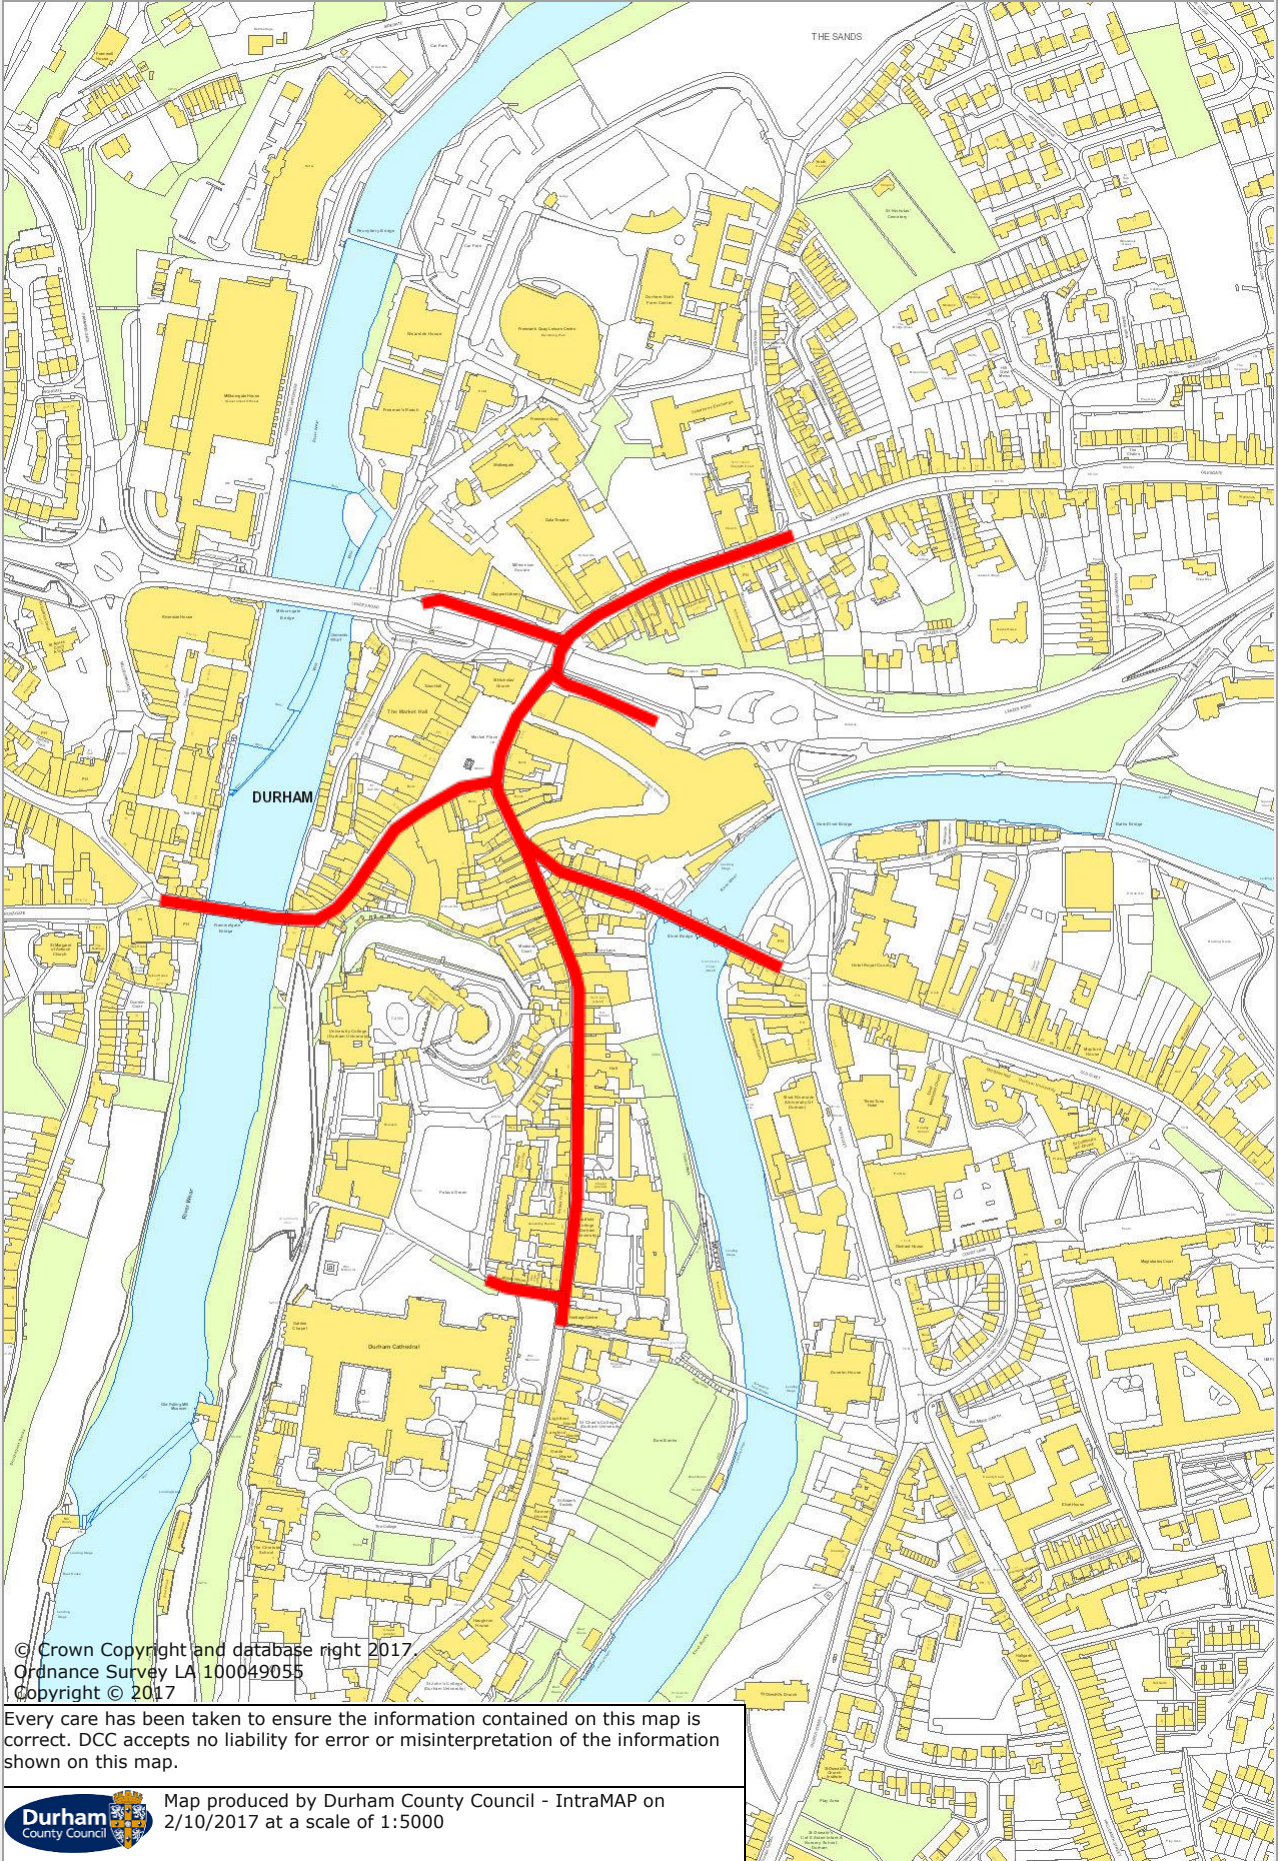

# DURHAM CITY REMEMBRANCE DAY PARADE ORDER MAP

© Crown Copyright and database right 2017  
Ordnance Survey LA 100049055  
Copyright © 2017

Every care has been taken to ensure the information contained on this map is correct. DCC accepts no liability for error or misinterpretation of the information shown on this map.

Map produced by Durham County Council - IntraMAP on 2/10/2017 at a scale of 1:5000